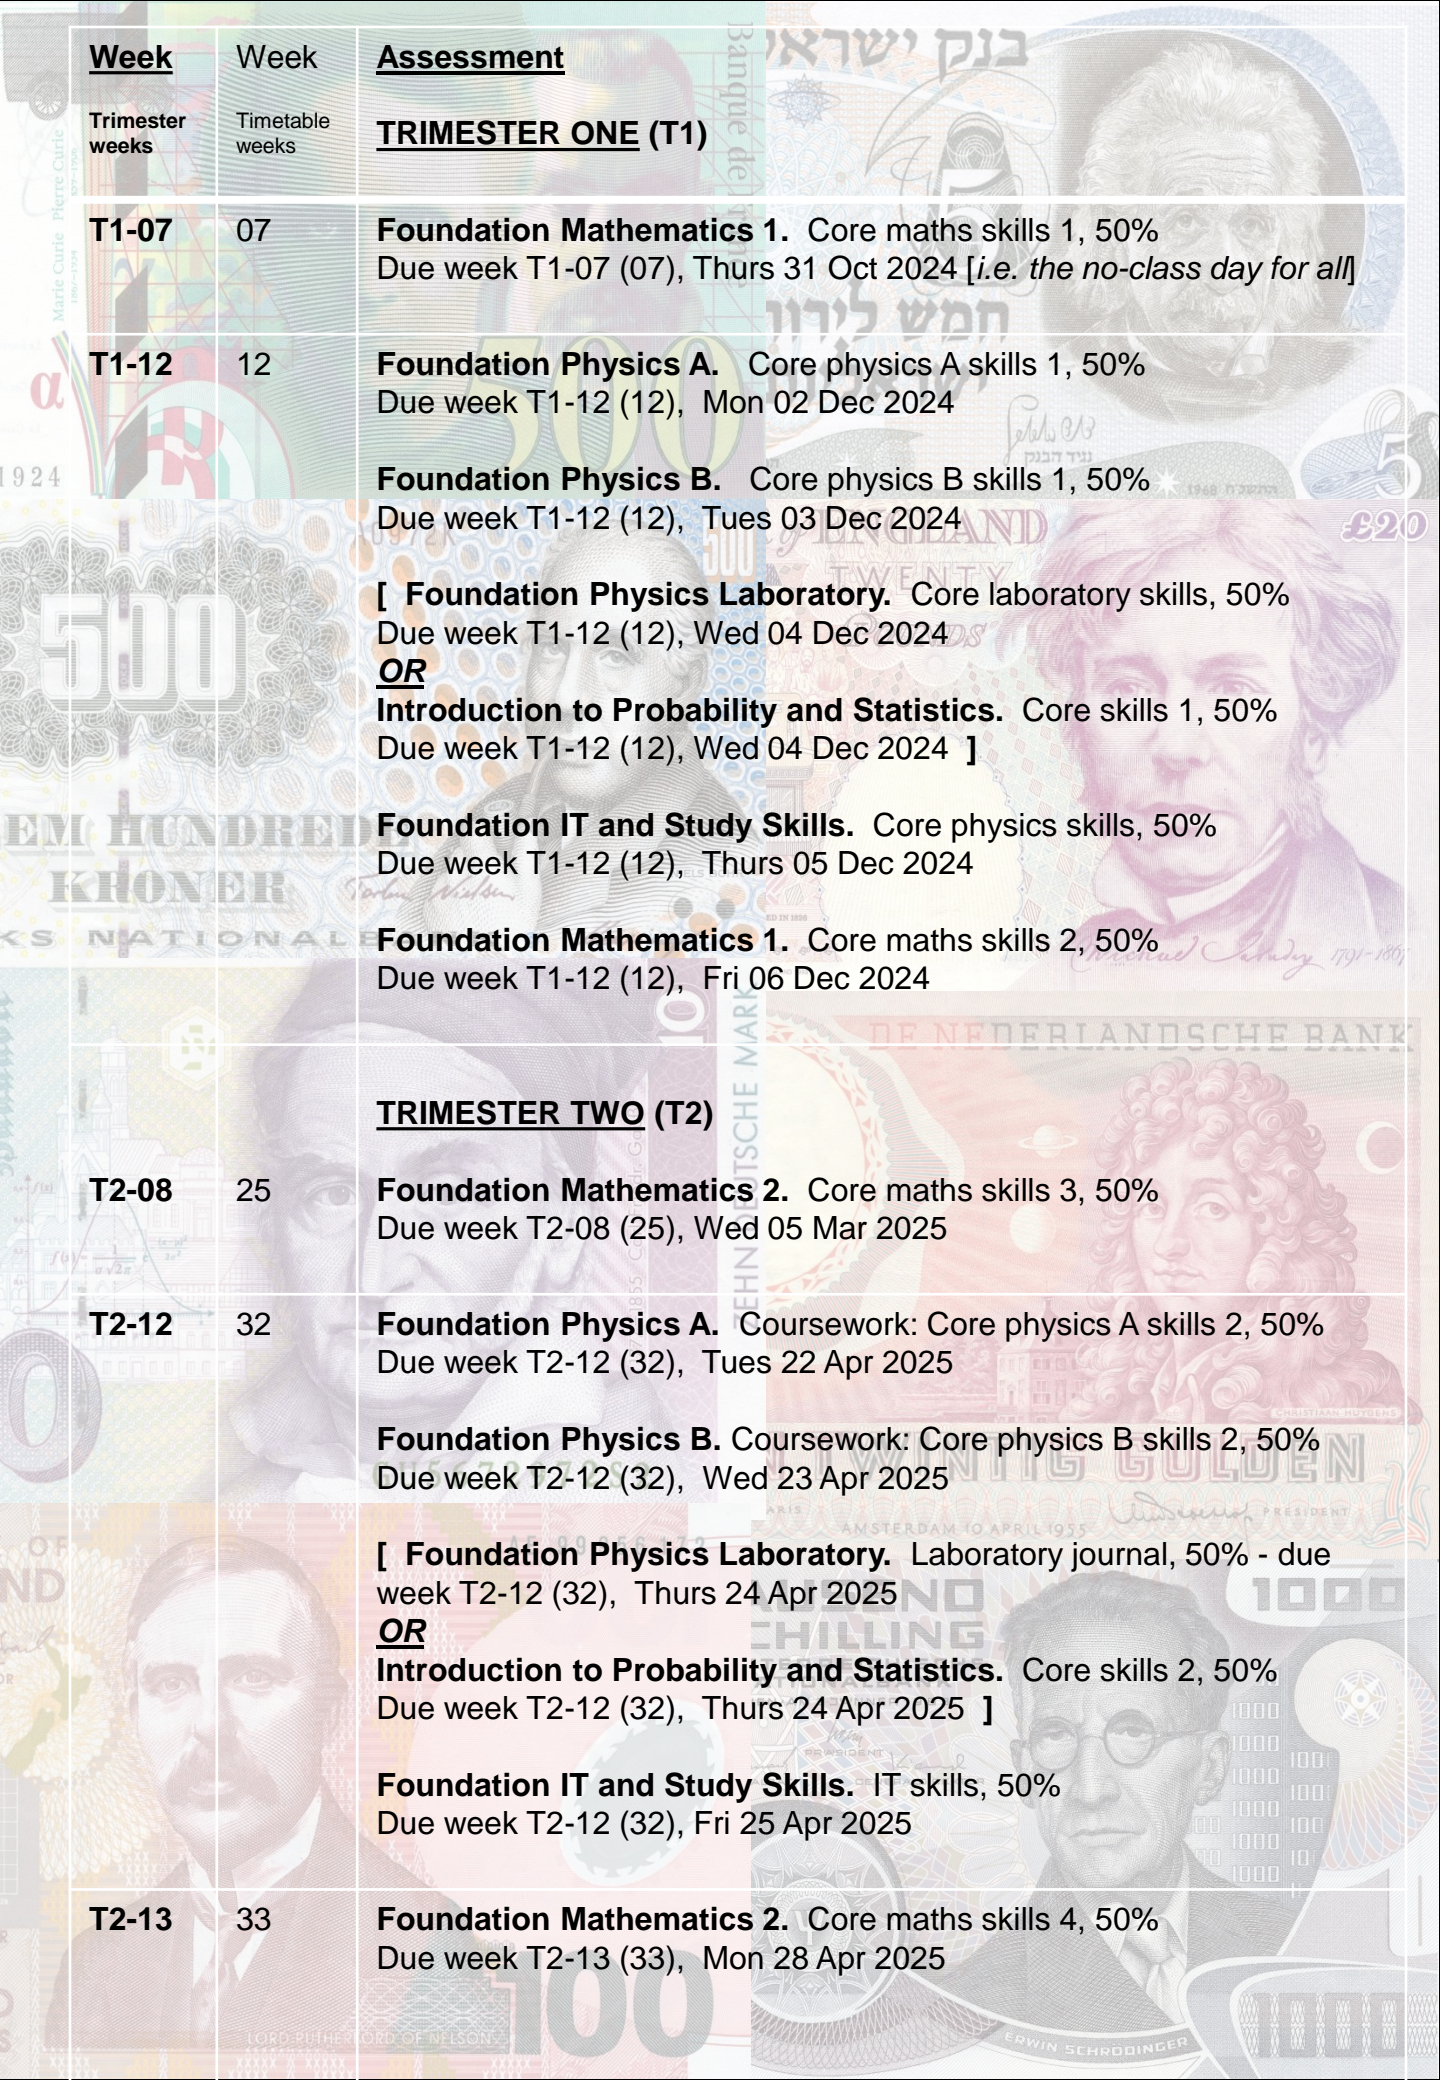

Week

Week

Assessment

Trimester weeks

Timetable weeks

TRIMESTER ONE (T1)

T1-07

07

Foundation Mathematics 1. Core maths skills 1, 50%
Due week T1-07 (07), Thurs 31 Oct 2024 [*i.e. the no-class day for all*]

T1-12

12

Foundation Physics A. Core physics A skills 1, 50%
Due week T1-12 (12), Mon 02 Dec 2024

Foundation Physics B. Core physics B skills 1, 50%
Due week T1-12 (12), Tues 03 Dec 2024

[**Foundation Physics Laboratory.** Core laboratory skills, 50%
Due week T1-12 (12), Wed 04 Dec 2024
OR
Introduction to Probability and Statistics. Core skills 1, 50%
Due week T1-12 (12), Wed 04 Dec 2024]

Foundation IT and Study Skills. Core physics skills, 50%
Due week T1-12 (12), Thurs 05 Dec 2024

Foundation Mathematics 1. Core maths skills 2, 50%
Due week T1-12 (12), Fri 06 Dec 2024

TRIMESTER TWO (T2)

T2-08

25

Foundation Mathematics 2. Core maths skills 3, 50%
Due week T2-08 (25), Wed 05 Mar 2025

T2-12

32

Foundation Physics A. Coursework: Core physics A skills 2, 50%
Due week T2-12 (32), Tues 22 Apr 2025

Foundation Physics B. Coursework: Core physics B skills 2, 50%
Due week T2-12 (32), Wed 23 Apr 2025

[**Foundation Physics Laboratory.** Laboratory journal, 50% - due week T2-12 (32), Thurs 24 Apr 2025
OR
Introduction to Probability and Statistics. Core skills 2, 50%
Due week T2-12 (32), Thurs 24 Apr 2025]

Foundation IT and Study Skills. IT skills, 50%
Due week T2-12 (32), Fri 25 Apr 2025

T2-13

33

Foundation Mathematics 2. Core maths skills 4, 50%
Due week T2-13 (33), Mon 28 Apr 2025